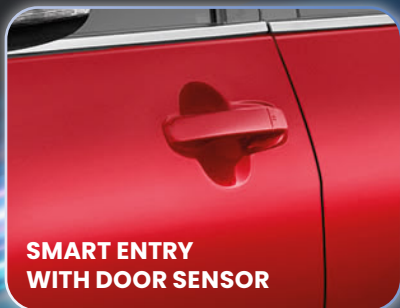

LED FOG LAMP

POWER BACK DOOR WITH MOTION SENSING

SMART ENTRY WITH DOOR SENSOR