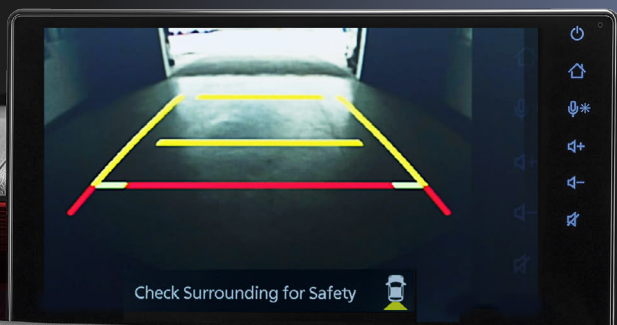

**REAR USB TYPE-C
CHARGING PORT**

**REAR AIR
CONDITIONER VENT**

**REAR SEAT
ARMREST**

**RETRACTABLE
TONNEAU COVER**

VARIANT COMPARISON

X

H

SEMI GRAPHIC FABRIC SEAT

FULL GRAPHIC FABRIC SEAT

REVERSE CAMERA

360° PANORAMIC VIEW MONITOR

DIGITAL AIR CONDITIONING

AUTO AIR CONDITIONING

Features Available on **H** Variant Only

LED FOG LAMP

DIGITAL VIDEO RECORDER (DVR)