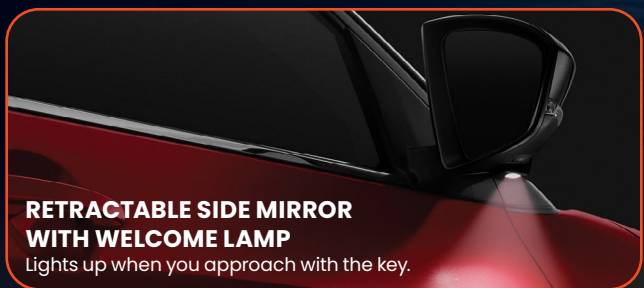

DESIGNED FOR A SIMPLER DRIVE

Imagine a car that makes every day easier.
TRAZ is here, engineered with a clear purpose,
to simplify your life on the road.

TRAZ

ENGINEERED SIMPLICITY

TRENDY

WHERE SIMPLICITY MEETS STYLE

17-INCH WHEELS
Stylish with a distinctive stance.

SIDE SKIRTINGS
Sleek side skirtings for aggressive stance.

FULL LED HEADLAMP
Day-like visibility at night.

FULL LED REAR COMBI LAMP
For a brighter, sharper presence on the road.

RETRACTABLE SIDE MIRROR WITH WELCOME LAMP
Lights up when you approach with the key.

LED FOG LAMP
Enhanced visibility with a distinctive, modern signature.

H VARIANT ONLY

TRENDY AND SLEEK INTERIOR

H VARIANT ONLY

TILT & TELESCOPIC STEERING
Adjust your steering wheel to perfection.

REAR AIR CONDITIONER VENT
Maximum comfort.

PREMIUM SOFT-TOUCH INTERIOR
Feel the luxury.

AUTO AIR CONDITIONING
Keeps your cabin cool and comfortable automatically.